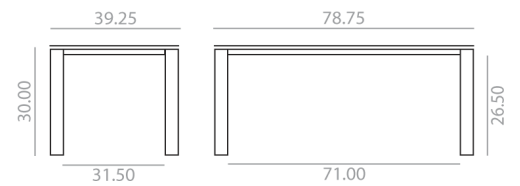

Table with Compacto HPL table top and aluminum legs.

0,49  62  1 

<b>Frame</b>	Extruded aluminum profile.
<b>Top</b>	Compacto HPL 10 mm. thick table top with protective edges.
<b>Legs</b>	Extruded aluminum.
<b>Other materials</b>	Injected aluminum or galvanized steel fittings.
<b>Accessories</b>	Connection box.