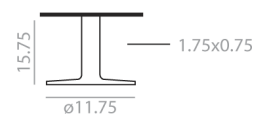

Occasional table with round base and injected aluminum oval column in matte white or matte black finish and elliptical Compacto HPL table top.

<b>Frame</b>	Aluminum profile.				
<b>Top</b>	Compacto HPL 12 mm. thick table top.				
<b>Other materials</b>	Injected aluminum or galvanized steel fittings.				
<b>Compacto finish</b>	<table> <tr> <td></td> <td></td> </tr> <tr> <td>B200 White</td> <td>N201 Black</td> </tr> </table>			B200 White	N201 Black
					
B200 White	N201 Black				
<b>Aluminum finish</b>	<table> <tr> <td></td> <td></td> </tr> <tr> <td>EPXB White</td> <td>EPXN Black</td> </tr> </table>			EPXB White	EPXN Black
					
EPXB White	EPXN Black				
<b>Resistance and Quality</b>	ISO 9001:2008 UNE-EN 15372:2008				
<b>Sustainability</b>	ISO 14001:2004 ISO 14006:2011 level 1 ANSI/BIFMA				