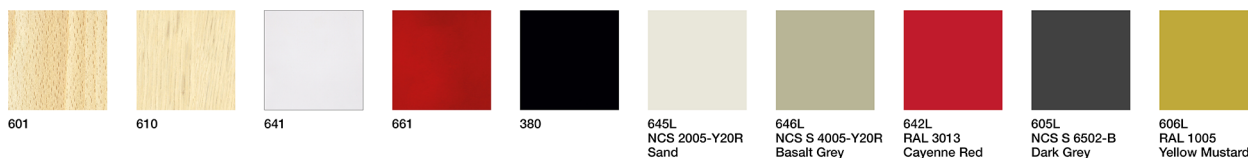

Table with lacquered wood top and legs.

Top Laquered table top.

Legs Lacquered solid wood.

Premium finish and wood

Resistance and Quality ISO 9001:2008

Sustainability ISO 14001:2004
ISO 14006:2011
level 1 ANSI/BIFMA