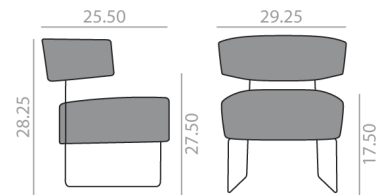

Lounge chair with upholstered seat and backrest and steel sled base in polished chrome finish.

- Frame** Sled base of 12 mm diameter steel rod. Polypropylene glides.
- Seat** Shell made of flexible and fire resistant injected polyurethane foam with density of 60 kg/m3.
- Back** Shell made of flexible and fire resistant injected polyurethane foam with density of 132 lb/ft3 (60 kg/m3).
- Arms** Shell made of flexible and fire resistant injected polyurethane foam with density of 60 kg/m3.
- Other materials** Zinc-nickel electrolyte screws. Galvanized screws. Polyvinyl acetate glue.
- Accessories** Felt glide.
- Leather/Cuero Leather**
  - Leather**
  - Grade L1**  
High grade cow leather (21)
  - Grade L3**  
Polished full grain leather (21)