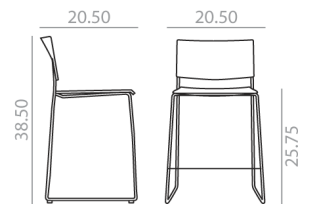

Stackable counter stool with thermo-polymer seat and backrest available in several colors and steel sled base in polished chrome finish. Optional upholstered seat (includes a stacking protector) or upholstered seat and back. Optional parallel stitching up

Frame Sled base of 12 mm diameter steel rod. Polypropylene glides.

Seat Fiberglass reinforced polypropylene.

Back Fiberglass reinforced polypropylene.

Arms Fiberglass reinforced polypropylene.

Accessories Felt glide.

Leather/Cuero Leather

Leather

Grade L1
High grade cow leather (21)

Grade L3
Polished full grain leather (21)

Fabrics

Fabrics

Grade 2
Jacquard 2 (15)
Solid & Stripes (14)
Grade 3
Jacquard 4 (15)
Linen (8)
Main Line Flax (42)
Medley (37)
Natte (9)
Revive 1 (25)

Grade 4
Floyd (23)
Hemp (21)
Jacquard 4 (15)
Nexus (15)
Oxygen (32)
Remix 2 (49)
Grade 5
Blazer (60)
Messenger 4 (44)
Silk (21)
Step (57)
Step Melange (54)

Grade 5
Synergy (75)
Grade 6
Chartres (13)
Clara 2 (24)
Craggan (10)
Go Check (40)
Swing (29)

Grade 7
Canvas 2 (45)
Rime (27)

Grade 8
Capture (25)
Divina 3 (56)
Fiord (27)
Harald 3 (30)
Lopi (15)
Tonus 4 (64)
Tonus Meadow (24)

Grade 9
Divina MD (27)
Divina Melange 2 (24)
Hallingdal 65 (58)
Steelcut Trio 3 (54)

Faux Leather Vinyl

Steel finish

Thermo-polymer finish