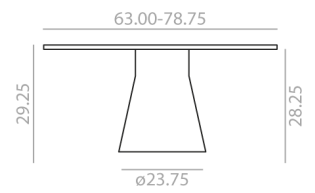

Set of 4 solid beech wood legs combinable with all round table tops of the Top Sp 40 collection.

Legs Solid beech wood.

Sustainability FSC