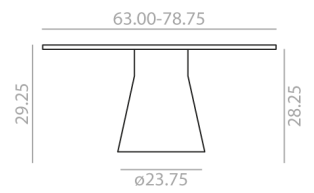

Set of 4 solid beech wood legs combinable with all round table tops of the Top Sp 40 collection.

Legs Solid beech wood.

Sustainability FSC