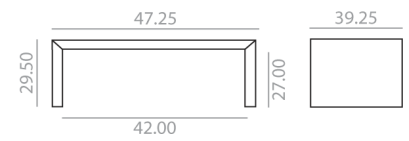

Table with top and legs in lacquered finish.

- Top** Oak 65 mm. thick corrugated board with solid edges.
- Legs** Oak 65 mm. thick corrugated board with solid edges.
- Other materials** Injected aluminum or galvanized steel led structural fittings and fastening. Protective felt 3 mm thick glides.
- Accessories** Connection box.