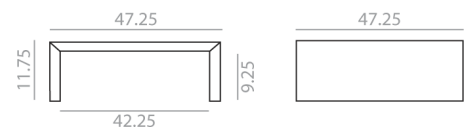

Occasional table with top and legs in lacquered finish.

- Top** Oak 65 mm. thick corrugated board with solid edges.
- Legs** Oak 65 mm. thick corrugated board with solid edges.
- Other materials** Injected aluminum or galvanized steel led structural fittings and fastening. Protective felt 3 mm thick glides.
- Accessories** Connection box.