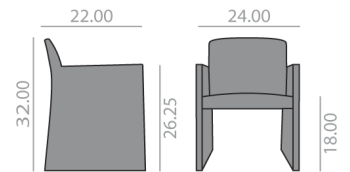

Bench with seat and legs in lacquered finish.

0,68 103,1 1

Top Oak 65 mm. thick corrugated board with solid edges.

Legs Oak 65 mm. thick corrugated board with solid edges.

Other materials Injected aluminum or galvanized steel led structural fittings and fastening. Protective felt 3 mm thick glides.

Fabrics

Telas

Grade 1

Era (20)
Citadel (20)
Gravity (30)
Jacquard 1 (10)
Jacquard 3 (15)
Microfibra (14)
Rivet (24)
Sand (5)
Urban (24)
Xtreme (25)

Grade 2

Solid & Stripes (14)
Grade 3
Jacquard 4 (15)
Linen (8)
Main Line Flax (42)
Medley (37)
Natte (9)
Revive 1 (25)

Grade 4

Hemp (21)
Jacquard 4
Special (15)
Nexus (15)
Oxygen (32)
Remix 2 (49)

Grade 6

Chartres (13)
Clara 2 (24)
Craggan (10)
Go Check (40)
Swing (29)

Grade 7

Canvas 2 (45)
Rime (27)

Grade 8

Harald 3 (30)
Lopi (15)
Tonus 4 (64)
Tonus Meadow (24)
Grade 9
Divina MD (27)
Divina Melange 2 (24)
Hallingdal 65 (58)
Steelcut Trio 3 (54)

Ecopiel

Grade 2

High Tech One (6)
Jacquard 2 (15)

Grade 4

Cava 3 (49)
Field (24)
Floyd (23)

Grade 5

Grade 8

Capture (25)
Divina 3 (56)
Fiord (27)

Premium finish and wood

610

641

661

380

645L
NCS 2005-Y20R
Sand

646L
NCS S 4005-Y20R
Basalt Grey

642L
RAL 3013
Cayenne Red

605L
NCS S 6502-B
Dark Grey

606L
RAL 1005
Yellow Mustard

Resistance and Quality UNE-EN 15372:2008

Sustainability FSC