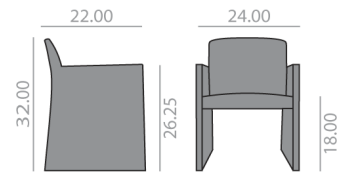

Bench with seat and legs in lacquered finish.

Top Oak 65 mm. thick corrugated board with solid edges.

Legs Oak 65 mm. thick corrugated board with solid edges.

Other materials Injected aluminum or galvanized steel led structural fittings and fastening. Protective felt 3 mm thick glides.

Fabrics

Telas

Grade 1	Grade 2	Grade 4	Grade 6
Era (20)	Solid & Stripes (14)	Hemp (21)	Chartres (13)
Citadel (20)		Jacquard 4 (15)	Clara 2 (24)
Gravity (30)	Grade 3	Special (15)	Craggan (10)
Jacquard 1 (10)	Jacquard 4 (15)	Nexus (15)	Go Check (40)
Jacquard 3 (15)	Linen (8)	Oxygen (32)	Swing (29)
Microfibra (14)	Main Line Flax (42)	Remix 2 (49)	
Rivet (24)	Medley (37)		Grade 7
Sand (5)	Natte (9)	Grade 5	Canvas 2 (45)
Urban (24)	Revive 1 (25)	Blazer (60)	Rime (27)
Xtreme (25)		Messenger 4 (44)	
	Grade 4	Silk (21)	Grade 8
	Cava 3 (49)	Step (57)	Capture (25)
	Field (24)	Step Melange (54)	Divina 3 (56)
	Floyd (23)	Synergy (75)	Fiord (27)