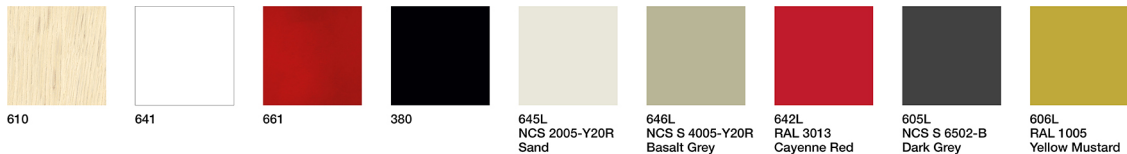

Ecopiel

Premium finish and wood

Resistance and Quality UNE-EN 15372:2008

Sustainability FSC