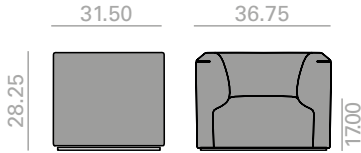

BU2114

Lounge chair with upholstered seat and backrest and steel plinth base finished in polished chrome, white and black. Piping options are: coordinating with upholstery, white, black or sand color. Optional swivel base.