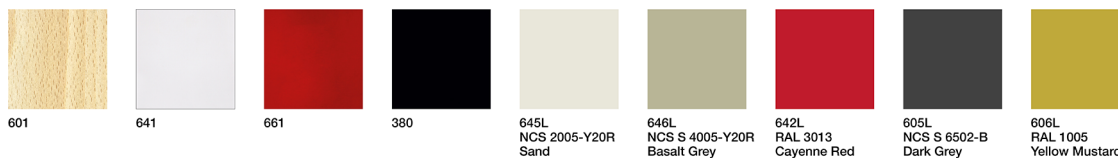

Table with oak wood top and legs.

0,500  55,00  1 

#### Premium finish and wood