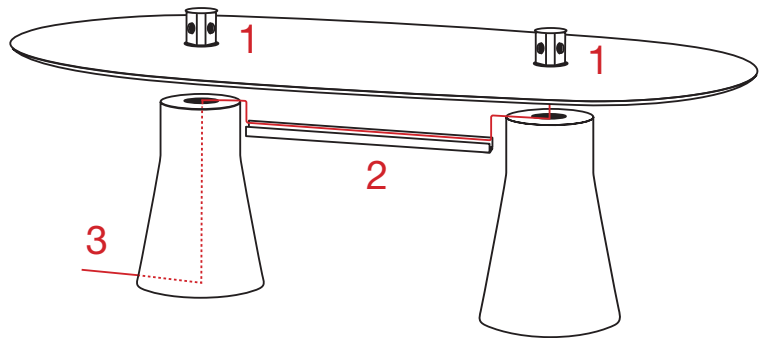

**IN-SURFACE SOCKET POWERS
TORRES DE CONEXIONES DENTRO DEL SOBRE**

Power column mounted in the table top. The hidden system automatically rises with a slight push. Valid for Reverse Conferences with bases Reverse 50 and 60.

Available in silver color, for other finishing, contact the Customer Department.

Torre de conexiones integrada dentro de la superficie del sobre. El sistema eléctrico oculto se alza automáticamente al pulsarlo. Disponible mesas Reverse Conference con bases Reverse 50 y 60.

Se sirve en color plata, para otros acabados consultar al Departamento Comercial.