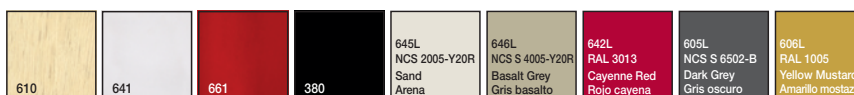

Premium finish and wood lacquers
Acabado premium y lacas madera