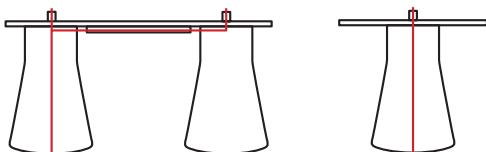

OPTIONAL PREINSTALLED WIRING / PREINSTALACIÓN DEL CABLEADO

IN-0006

Preinstalled wiring consists in the addition of the necessary mechanisms to integrate power systems in the table, so that wiring is hidden until the way out in the floor.

Necessary grommet are included and 3m cable (from the power system). For other cable dimensions contact the Customer Department.

Tables with only one base are exempt of this charge, for the rest of tables ask the Customer Department.

La preinstalación consiste en el montaje de los mecanismos necesarios para integrar el sistema de electrificación en la mesa., de modo que el cableado quede oculto hasta su salida por la base. Se incluyen los pasacables necesarios y 3 metros de cable (midiendo desde el sistema de conexiones).

Las mesas de una sola base quedan exentas de este cargo, para el resto consultar al Departamento Comercial.