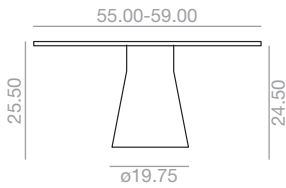

This base is provided with a sand filled counterweight. Amount of sand: 111lbs.

Esta base se sirve rellena de arena. Cantidad de arena 111lbs.