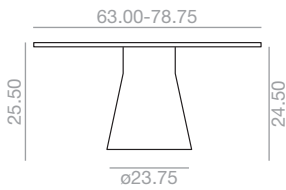

This base is provided with a sand filled counterweight. Amount of sand: 166lbs.

Esta base se sirve rellena de arena. Cantidad de arena 166lbs.

Top measures Medidas sobre	Packaging info. Datos de embalaje			Table top / Sobre						
	boxes bultos	kg	pcs	Oak Roble		$600	Lacquered Lacado		Glass Cristal	
				Ref.	$	$	Ref.	$	Ref.	$
55.00x55.00	21.00	289	x1	ME 5500	1,917	339	ME 5507	1,976	ME 5514	2,685
59.00x59.00	24.25	305	x1	ME 5501	1,937	352	ME 5508	2,052	ME 5515	2,800
63.00x63.00	25.50	322	x1	ME 5502	2,211	372	ME 5509	2,265	ME 5516	3,052
67.00x67.00	27.75	340	x1	ME 5503	2,319	419	ME 5510	2,354	ME 5517	3,215
70.75x70.75	29.75	359	x1	ME 5504	2,437	470	ME 5511	2,441	ME 5518	3,343
74.75x74.75	27.75	340	x1	ME 5505	2,576	526	ME 5512	2,530	ME 5519	3,544
78.75x78.75	29.75	359	x1	ME 5506	2,728	585	ME 5513	2,622	ME 5520	3,796

Top measures Medidas sobre	Packaging info. Datos de embalaje			Table top / Sobre						
	boxes bultos	kg	pcs	Oak Roble		$600	Lacquered Lacado		Glass Cristal	
				Ref.	$	$	Ref.	$	Ref.	$
ø55.00	16.25	266	x1	ME 5521	1,920	339	ME 5528	1,978	ME 5535	2,902
ø59.00	18.75	279	x1	ME 5522	1,935	352	ME 5529	2,050	ME 5536	3,059
ø63.00	22.25	292	x1	ME 5523	2,252	372	ME 5530	2,237	ME 5537	3,298
ø67.00	23.75	306	x1	ME 5524	2,369	419	ME 5531	2,322	ME 5538	3,441
ø70.75	25.50	321	x1	ME 5525	2,474	470	ME 5532	2,407	ME 5539	3,620
ø74.75	27.25	337	x1	ME 5526	3,231	526	ME 5533	2,496	ME 5540	3,763
ø78.75	29.00	354	x1	ME 5527	3,328	585	ME 5534	2,596	ME 5541	4,059

Top measures Medidas sobre	Packaging info. Datos de embalaje			Table top / Sobre						
	boxes bultos	kg	pcs	Oak Roble		$600	Lacquered Lacado		Glass Cristal	
				Ref.	$	$	Ref.	$	Ref.	$
ellipse / elipse 55.00x55.00	20.25	286	x1	ME 5542	1,920	339	ME 5549	1,978	ME 5556	2,928
ellipse / elipse 59.00x59.00	23.50	303	x1	ME 5543	1,935	352	ME 5550	2,050	ME 5557	3,087
ellipse / elipse 63.00x63.00	23.50	303	x1	ME 5544	2,252	372	ME 5551	2,237	ME 5558	3,330
ellipse / elipse 67.00x67.00	25.25	318	x1	ME 5545	2,354	419	ME 5552	2,322	ME 5559	3,507
ellipse / elipse 70.75x70.75	27.00	334	x1	ME 5546	2,474	470	ME 5553	2,407	ME 5560	3,691
ellipse / elipse 74.75x74.75	29.00	352	x1	ME 5547	3,231	526	ME 5554	2,496	ME 5561	3,837
ellipse / elipse 78.75x78.75	30.75	370	x1	ME 5548	3,328	585	ME 5555	2,596	ME 5562	4,050

822