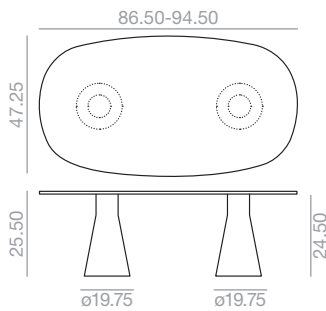

PS-0694

Socket Tower available for Reverse Conference collection. The system is hidden within the table and with a slight push, it automatically rises. It contains 3 Schuko sockets and 2 internet RJ45 connections. Connections box available in RAL 9006, silver. Valid for tables with Reverse 50 base and 60. Suitable in for various plug types. Please, specify the final installation country. For other options of connection, please contact the Customer Department. Preinstalled optional.

Torre de conexiones válida para las mesas de la colección Programa Reverse. El sistema queda oculto en la mesa, y ejerciendo una ligera presión, se eleva automáticamente. Contiene 3 enchufes schuko y 2 conexiones de red RJ45. Acabado plata RAL 9006. Disponible en varios modelos de enchufe. Por favor, especificar el país de destino. Para otras opciones de conexiones contactar con el Departamento Comercial. Preinstalación opcional.

Top measures Medidas sobre	Packaging info. Datos de embalaje			Table top / Sobre													
				Oak Roble		$600		Lacquered Lacado		Laminate Laminado		Laminate TP Laminado TP		Dekton Stone		Glass Cristal	
	3 boxes 3 bultos	Weight	Quantity	Ref.	$	$	Ref.	$	Ref.	$	Ref.	$	Ref.	$	Ref.	$	
86.50x47.25	22.25	280	x1	ME 5563	2,707	385	ME 5565	2,180	ME 5567	3,356	ME 5569	3,680	ME 5571	4,789	ME 5573	3,417	
94.50x47.25	23.75	292	x1	ME 5564	2,748	424	ME 5566	2,220	ME 5568	3,393	ME 5570	3,731	ME 5572	5,000	ME 5574	3,520	

Amount of sand: 112 lbs. (2x56 lbs.)
Cantidad de arena 112 lbs. (2x56 lbs.)

Bright lacquered bases up charge
Incremento por bases laca brillo

1,306