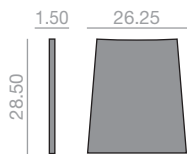

COM	1	2	3	4	5	6	7	8	9	10	11	
$	286	336	363	387	426	462	499	535	569	604	641	677

CJ-1179

Seat cushion for high-backed lounge chairs.

Cojín de asiento para las butacas de respaldo alto.

BU-1194

	COM (yards) per unit (**)
1 unit	1.4
10 units or more	1.4

0.5 cu.Ft
2 lbs
x1