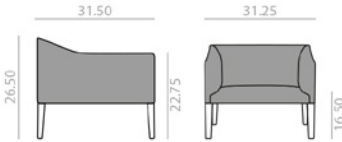

BU1264

 Lounge chair with upholstered seat and back and 4 solid beech wood legs.
Butaca con asiento y respaldo tapizado y base de 4 patas de madera maciza de haya.

	COM yards per unit	COL sq.ft
1 units	4.2	79.75
10 units or more	4.2	