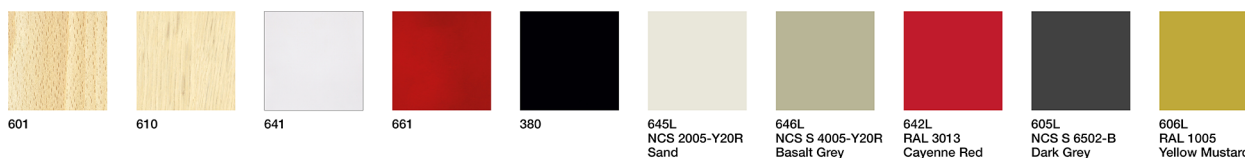

Occasional table with solid oak wood top and legs.

**Top** Solid oak wood.

**Legs** Solid oak wood.

**Wood finish  
Oak**

**Premium  
finish and  
wood**

**Resistance  
and  
Quality** ISO 9001:2008  
UNE-EN 16139:2013