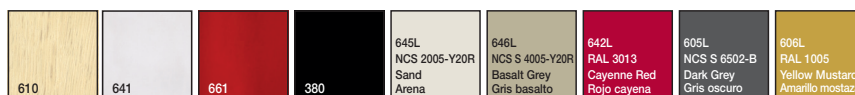

Premium finish and wood lacquers
Acabado premium y lacas madera