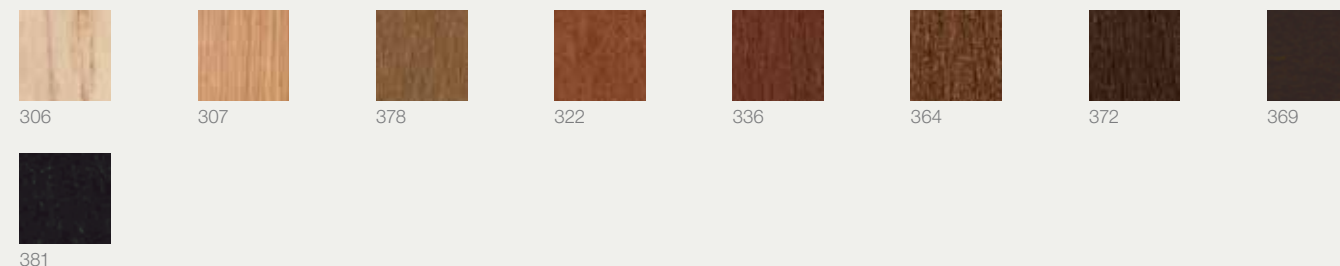

Raglan

Piergiorgio Cazzaniga

Table collection with four injected aluminum legs offered in polished aluminum, matte white or matte black, and 12 mm. tops in oak or lacquered finish, Corian, Marble or Compact high pressure laminate top (HPL).

Height Altura		Height Altura	
Width Ancho	29.50 x 29.50 750 x 750 47.25 x 47.25 1.200 x 1.200 29.50 x 19.75 750 x 500 47.25 x 23.75 1.200 x 600	Width Ancho	23.75 x 23.75 600 x 600 47.25 x 47.25 1.200 x 1.200 47.25 x 23.75 1.200 x 600 55.00 x 27.50 1.400 x 700

Raglan

Piergiorgio Cazzaniga

Colección de mesas con base de 4 patas de inyección de aluminio en acabados aluminio pulido, blanco mate o negro mate y sobres de 12 mm. en roble o acabado lacado, o sobres de Corian, Mármol o Compacto laminado de alta presión (HPL).

Wood finish Oak Acabados madera Roble