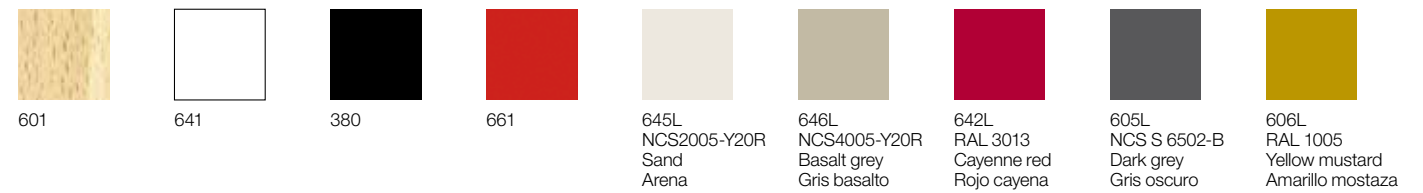

Wood finish beech / Acabados madera haya

Premium finish and wood lacquers / Acabados premium y lacas madera

Stackable
Apilable

Fabrics / Telas

The Zarina collection supports following upholsteries of Andreu World Catalogue. For Fabrics of our catalogue not specified in this box or custom own materials, contact our Customer Department.