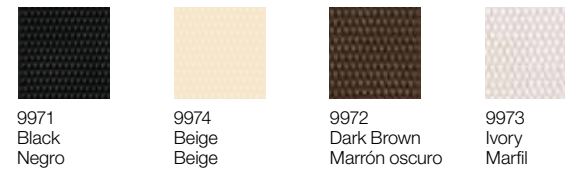

Valeria

Valeria

Stacking chairs, armchair and stool with frame and back made of beech wood and oak wood or upholstered seat. Two different back options are spindle back or board wood back.

Silla, sillón y banquetas con asiento de tablero de roble o tablero tapizado y respaldo de varillas de madera maciza de haya o de tablero de roble. Brazos y estructura de madera maciza de haya.

Wood finish oak / Acabados madera roble

Premium finish and wood lacquers / Acabados premium y lacas madera

Woven Finish/ Acabado de cincha

Stackable
Apilable

Fabrics / Telas

The Valeria collection supports following upholsteries of Andreu World Catalogue. For Fabrics of our catalogue not specified in this box or custom own materials, contact our Customer Department.

Cat 1		Cat 2		Cat 4		Cat 8		Faux Leather Ecopiel		Leather Ecopiel	
Microfibra	(14)	Jacquard 2	(15)	Remix 2	(49)	Tonus 4	(64)	Valencia	(16)	High grade cow leather	
Jacquard 1	(10)	Solid & Stripes	(12)	Cat 5		Cat 9		Cat 2		Piel de vaca de 1ª categoría	(21)
Jacquard 3	(15)	Cat 3		Blazer	(25)	Divina MD	(27)	Silvertex	(15)	Cat L3	
Sand	(5)	Linen	(8)	Messenger 4	(44)	Divina Melange	(24)	Cat 4	(15)	Polished full grain leather	
Print	(25)	Main Line Flax	(25)	Plot	(33)	Hallingdal 65	(58)	Cat 5	(28)	Plena flor pulida	(21)
Urban	(25)	Natte	(8)	Cat 6		Steelcut Trio 2	(49)	Dolce			
Xtreme	(25)	Cat 4		Clara 2	(24)			Cat 5			
Cat 2		Cava 3	(49)	Cat 8				Ledger			
High Tech One	(5)	Field	(24)	Divina 3	(56)						