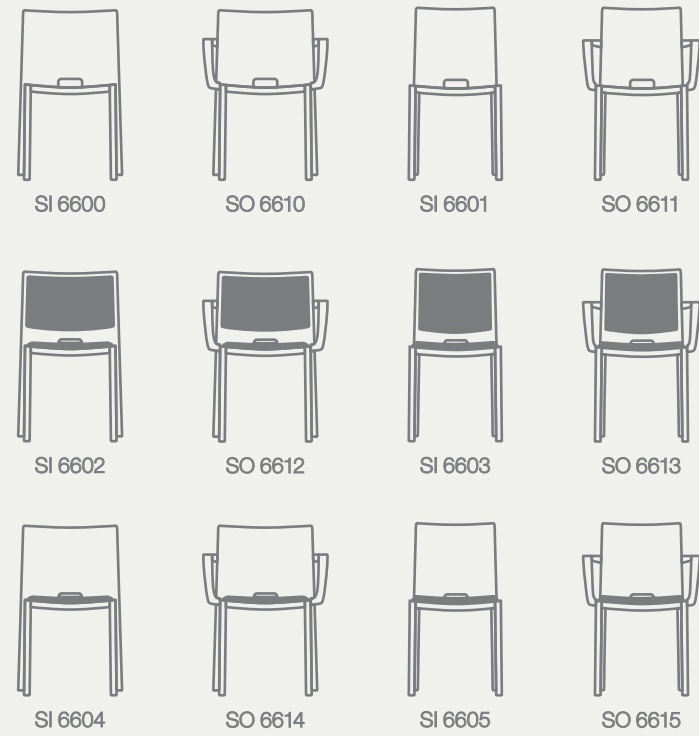

Unos Chair

Jasper Morrison

Side chairs and armchairs with solid beech wood frame. Seat and back available upholstered or made of beech board. Stacking version available.

Sillas y sillones con asiento y/o respaldo tapizado o en tablero de haya y estructura y brazos de madera maciza de haya. Disponible en versión apilable.

Unos Chair

Jasper Morrison

The Unos Chair collection supports following upholsteries of Andreu World Catalogue. For Fabrics of our catalogue not specified in this box or custom own materials, contact our Customer Department.

La colección Unos Chair admite las siguientes tapicerías del catálogo de Andreu World. Para las telas de nuestro catálogo no indicadas en este cuadro o telas cliente, consultar con nuestro Departamento Comercial.

Fabrics / Telas

Cat 1	Cat 4	Cat 6	Cat 9	Faux Leather/ Ecopiel	Leather/ Piel
Microfibra (14)	Cava 3 (49)	Clara 2 (24)	Divina MD (27)	Cat 1	Cat L1
Jacquard 3 (17)	Field (24)	Cat 7	Divina Melange (24)	Ecopiel 1 (14)	High grade cow leather
Jacquard 1 (12)	Remix 2 (49)	Sudden (28)	Hallingdal 65 (58)	Cat 2	Piel de vaca de 1ª categoría (21)
Cat 2	Cat 5	Cat 8	Steelcut Trio 2 (49)	Ecopiel 2 (16)	Cat L3
Jacquard 2 (15)	Messenger 4 (43)	Divina 3 (56)		Cat 5	Polished full grain leather
Efficiency (14)	Plot (33)	Willow (13)		Ledger (32)	Plena flor pulida (21)
High Tech One (5)		Tonus 3 (64)