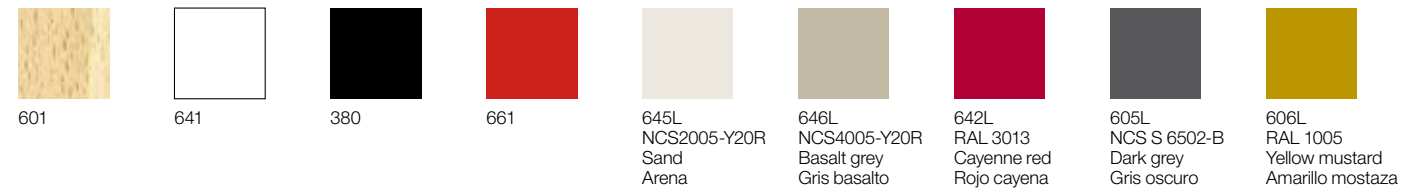

Premium finish and wood lacquers / Acabados premium y lacas madera