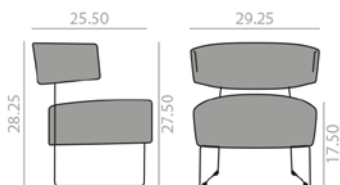

BU4203

Lounge chair with upholstered seat and backrest and steel sled base finished in polished chrome white or black.
Butaca con asiento y respaldo tapizado y base de patín de acero en acabado cromo brillo, blanco o negro.

	COM yards per unit	COL sq.ft
1 units	2.1	43.25
10 units or more	2.1	

14 Ft
 39 lbs
 x1

	COM	COL	1	2	3	4	5	6	7	8	9	10	11	L1	L2	L3	L6
$	1,371	1,412	1,456	1,500	1,544	1,603	1,662	1,721	1,782	1,840	1,900	1,955	2,017	2,069	2,280	2,669	3,690