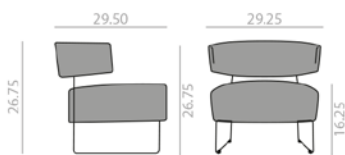

BU4201

Lounge chair with upholstered seat and backrest and steel sled base finished in polished chrome white or black.
Butaca con asiento y respaldo tapizado y base de patín de acero en acabado cromo brillo, blanco o negro.

	COM yards per unit	COL sq.ft
1 units	2.1	43.25
10 units or more	2.1	

14,25 Ft
 44 lbs
 x1

	COM	COL	1	2	3	4	5	6	7	8	9	10	11	L1	L2	L3	L6
$	1,481	1,525	1,563	1,608	1,659	1,718	1,778	1,843	1,902	1,964	2,026	2,085	2,147	2,204	2,426	2,825	3,890