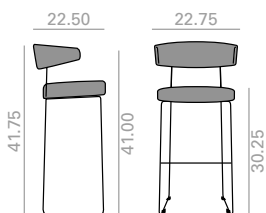

BQ4202

Barstool with upholstered seat and backrest and steel sled base finished in polished chrome white or black.
Banqueta con asiento y respaldo tapizado y base de patín de acero en acabado cromo brillo, blanco o negro.

	COM yards per unit	COL sq.ft
1 units	1.65	32.5
10 units or more	1.1	

12,5 Ft
 32 lbs
 x1

	COM	COL	1	2	3	4	5	6	7	8	9	10	11	L1	L2	L3	L6
$	1,076	1,098	1,120	1,145	1,169	1,195	1,225	1,256	1,286	1,317	1,344	1,377	1,405	1,435	1,539	1,738	2,257