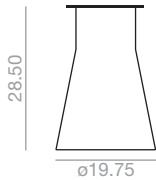

Standard Estándar

666

Maximum table top 55.25x55.25 / ø59.00
 Medida máxima de sobre 55.25x55.25 / ø59.00

Bright lacquered base up charge
 Incremento por base laca brillo

676

Reverse 42

This base is provided with a sand filled counterweight. Amount of sand: 56 lbs.