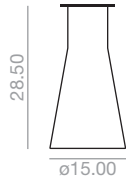

Reverse 38

This base is provided with a sand filled counterweight. Amount of sand: 67 lbs.

Promo table base pricing applies only to orders greater than 12 or more of the same colored MATTE bases. Counterweight is supplied separately in promotional offers.

Esta base se sirve rellena de arena. Cantidad de arena 67 lbs.

El precio de las bases en Promoción se aplicará solo para pedidos de más de 12 unidades del mismo color. El contrapeso se incluye por separado en los casos de promoción. Válido para acabados mate.