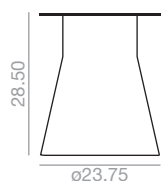

Maximum table top 63.00x63.00 / ø71.00
Medida máxima de sobre 63.00x63.00 / ø71.00

Reverse 80

This base is provided with a sand filled counterweight. Amount of sand: 276 lbs.

Esta base se sirve rellena de arena. Cantidad de arena 276 lbs.