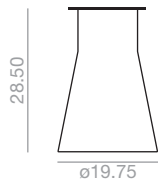

Reverse 50

This base is provided with a sand filled counterweight. Amount of sand: 111 lbs.

Esta base se sirve rellena de arena. Cantidad de arena 111 lbs.