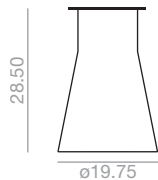

Reverse 42

This base is provided with a sand filled counterweight. Amount of sand: 56 lbs.

Promo table base pricing applies only to orders greater than 12 or more of the same colored MATTE bases. Counterweight is supplied separately in promotional offers.

Esta base se sirve rellena de arena. Cantidad de arena 56 lbs.

El precio de las bases en Promoción se aplicará solo para pedidos de más de 6 unidades del mismo color. El contrapeso se incluye por separado en los casos de promoción. Válido para acabados mate.

7.25 cu.Ft
77 lbs
x1

Matte	Mate
BM-4562	
Standard	Estándar
Promo	Promoción

650
535

Maximum table top 35.50x35.50 / ø39.25
Medida máxima de sobre 35.50x35.50 / ø39.25