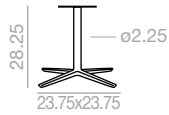

**BM4729**  
**Polished aluminium Aluminio pulido**

Assembled	Montada	762
Unassembled	Desmontada	724

10'75 lbs  
 27 Ft  
 x1  
 1 box / bulto

Unassembled  
 Desmontada

2'25 lbs  
 x1

**BM4730**  
**Matte white or black / Blanco o negro mate**

Assembled	Montada	637
Unassembled	Desmontada	608

Maximum table top 43.25x43.25 / ø47.25.  
Minimum table top 24.50x24.50 / ø33.50.  
Estimated table base assembly time 3 minutes. The price of the unassembled table bases applies only to orders greater than 10 units.