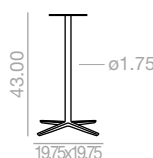

**BM4723**  
**Polished aluminium Aluminio pulido**

Assembled	Montada	593
Unassembled	Desmontada	582

5'5 lbs  
 18 Ft  
 x1  
 1 box / bulto

Unassembled  
 Desmontada

2'25 lbs  
 x1

**BM4724**  
**Matte white or black / Blanco o negro mate**

Assembled	Montada	481
Unassembled	Desmontada	472

Maximum table top 27.50x27.50 / ø31.50.  
 Minimum table top 20.50x20.50 / ø29.50.  
 Estimated table base assembly time 3 minutes. The price of the unassembled table bases applies only to orders greater than 10 units.