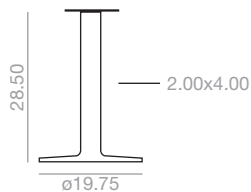

Dual 50 Outdoor

Maximum table top 3
9.50x39.50 / ø39.50.
Estimated table base assembly time
3 minutes. The price of the
unassembled table bases applies only
to orders from 10 units.

Medida máxima de sobre:
39.50x39.50 / ø39.50.
Tiempo estimado de montaje por
base 3 min. El precio de las bases
desmontadas se aplicará sólo para
pedidos a partir de 10 unidades.