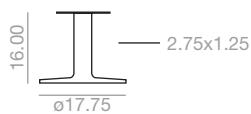

Dual 45 Outdoor

Maximum table top
31.50x31.50 / ø31.50.
Estimated table base assembly time
3 minutes. The price of the
unassembled table bases applies only
to orders from 10 units.

Medida máxima de sobre:
31.50x31.50 / ø31.50.
Tiempo estimado de montaje por
base 3 min. El precio de las bases
desmontadas se aplicará sólo para
pedidos a partir de 10 unidades.