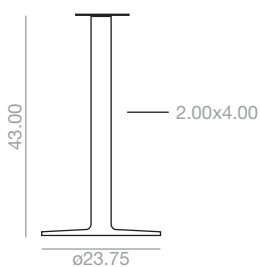

Unassembled
Desmontada
2.5 cu.Ft
x1