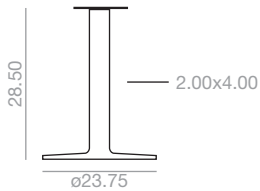

Unassembled
Desmontada
2.5 cu.Ft
x1

Dual 60

Maximum table top
47.25x47.25 / ø47.25.
Estimated table base assembly time
3 minutes. The price of the
unassembled table bases applies only
to orders greater than 10 units.

Medida máxima de sobre:
47.25x47.25 / ø47.25.
Tiempo estimado de montaje por
base 3 min. El precio de las bases
desmontadas se aplicará sólo para
pedidos a partir de 10 unidades.

6.25 cu.Ft
31 lbs
x1

BM-3375	Polished aluminum	Aluminio pulido	
	Assembled	Montada	<u>832</u>
	Unassembled	Desmontada	<u>786</u>

6.25 cu.Ft
31 lbs
x1

BM-3376	Matte White	Blanco Mate	
	Matte Black	Negro Mate	
	Assembled	Montada	<u>806</u>
	Unassembled	Desmontada	<u>758</u>