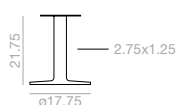

Assembled	Montada	581
Unassembled	Desmontada	548

Dual 45

Maximum table top 31.50x31.50 / ø31.50. Minimum table top 18.50x18.50 / ø21.75. Estimated table base assembly time 3 minutes. The price of the unassembled table bases applies only to orders greater than 10 units.