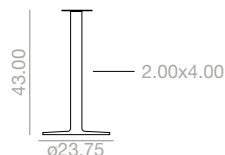

Assembled	Montada	797
Unassembled	Desmontada	749

Dual 60

Maximum table top 35.50x35.50 / ø35.50. Minimum table top 20.50x20.50 / ø21.75. Estimated table base assembly time 3 minutes. The price of the unassembled table bases applies only to orders greater than 10 units.