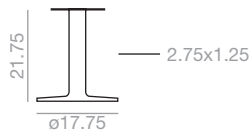

Dual 45 Outdoor

Maximum table top
31.50x31.50 / ø31.50.
Estimated table base assembly time
3 minutes. The price of the
unassembled table bases applies only
to orders from 10 units.

Medida máxima de sobre:
31.50x31.50 / ø31.50.
Tiempo estimado de montaje por
base 3 min. El precio de las bases
desmontadas se aplicará sólo para
pedidos a partir de 10 unidades.