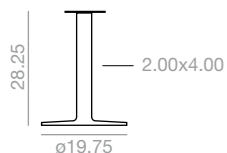

Assembled	Montada	533
Unassembled	Desmontada	497

Dual 50

Maximum table top 39.50x39.50 / ø39.50. Minimum table top 20.50x20.50 / ø21.75. Estimated table base assembly time 3 minutes. The price of the unassembled table bases applies only to orders greater than 10 units. Estimated table base assembly time 3 min