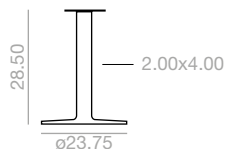

Assembled	Montada	689
Unassembled	Desmontada	629

Dual 60

Maximum table top 47.25x47.25 / ø47.25. Minimum table top 20.50x20.50 / ø21.75. Estimated table base assembly time 3 minutes. The price of the unassembled table bases applies only to orders greater than 10 units.