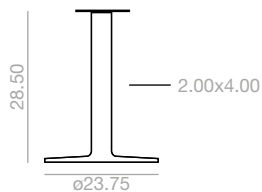

2.5 cu.Ft
x1

BM4380 White / Blanco
Matte Black / Negro Mate
Earth brown / Marrón tierra

Assembled Montada
Unassembled Desmontada

936
891

Dual 60 Outdoor

Maximum table top
47.25x47.25 / ø47.25.
Estimated table base assembly time
3 minutes. The price of the
unassembled table bases applies only
to orders from 10 units.