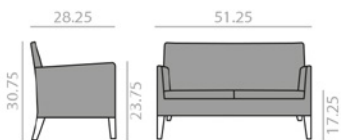

SF1407

Sofa version. 2-seater sofa with upholstered seat and backrest, and solid beech wood frame.
Sofa version. Sofá de dos plazas con asiento y respaldo tapizado y estructura de madera maciza de haya.

	COM yards per unit
1 units	4.95
10 units or more	4.95

32 Ft
 76 lbs
 x1

	COM	COL	1	2	3	4	5	6	7	8	9	10	11	L1	L2	L3	L6
$	3,070	3,161	3,249	3,339	3,431	3,552	3,671	3,794	3,914	4,032	4,152	4,270	4,394	4,394	4,936	5,693	7,980

SERIE 600	Matte lacquered and premium upcharge Incremento por lacado mate y premium	36	SERIE 800	Bright lacquered upcharge Incremento por lacado brillo	50