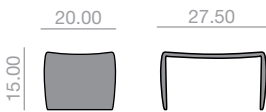

RS-1529

Fully upholstered ottoman.
Reposapiés completamente tapizado.

	COM yards per unit (**)	COL sq.ft
1 unit	1.95	35.00
10 units or more	1.60	

10.25 cu.Ft
14 lbs
x1

	COM	COL	1	2	3	4	5	6	7	8	9	10	11	L1	L2	L3
$	983	1,013	1,041	1,070	1,100	1,137	1,176	1,215	1,254	1,291	1,331	1,369	1,409	1,409	1,580	1,735