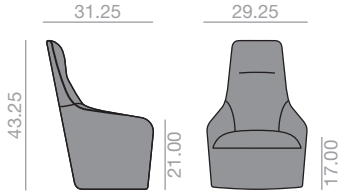

BU-1530

High back lounge chair fully upholstered to the floor. Optional swivel base.

Butaca de respaldo alto con asiento y respaldo tapizado hasta abajo. Opción de base giratoria.