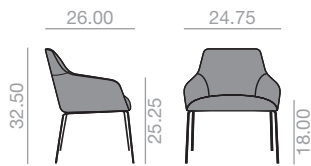

SO-1536

Armchair with upholstered seat and backrest and 4-legged steel base finished in polished chrome, white or black.

Sillón con asiento y respaldo tapizado y base de 4 patas de acero en acabado cromo brillo, blanco o negro.