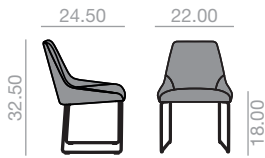

SI-1553 **NEW**

Chair with upholstered seat and backrest, steel sled base finished in polished chrome, white or black.

Silla con asiento y respaldo tapizado y base de patin de acero en acabado cromo brillo, blanco o negro.