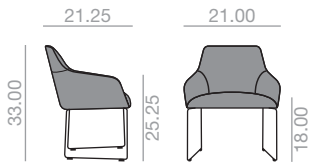

	COM yards per unit (**)	COL sq.ft
1 unit	1.95	35.00
10 units or more	1.95	

14 cu.Ft
 27 lbs
 x1

\$

COM	COL	1	2	3	4	5	6	7	8	9	10	11	L1	L2	L3
1,088	1,116	1,143	1,171	1,200	1,237	1,277	1,312	1,351	1,388	1,422	1,461	1,500	1,500	1,666	1,817

Measures +- 25 inch.
 Medidas +- 25 inch.

SO-1535

Armchair with upholstered seat and backrest, steel sled base finished in polished chrome, white or black.

Sillón con asiento y respaldo tapizado y base de patín de acero en acabado cromo brillo, blanco o negro.