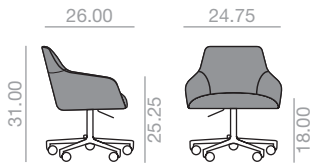

SO-1537

Armchair with upholstered seat and aluminum central base with 5 casters, swivel and pneumatic height adjustment. Available in polished aluminum, white or black. The chair rises to 5 inch. Optional Tilting mechanism

Sillón con asiento y respaldo tapizado y base central giratoria de aluminio de 5 ruedas, regulable en altura y acabado aluminio pulido blanco o negro. El pistón sube 5 inch. Opción de sistema basculante.