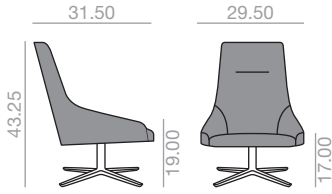

BU-1520

High back lounge chair with upholstered seat and backrest, and a four star aluminum central swivel base, self-return system and finished in polished aluminum, white or black. Optional Tilting mechanism.