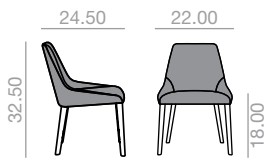

SI-1552 **NEW**

Chair with upholstered seat and backrest and 4 solid beech wood legs.

Silla con asiento y respaldo tapizado y base de 4 patas de madera maciza de haya.