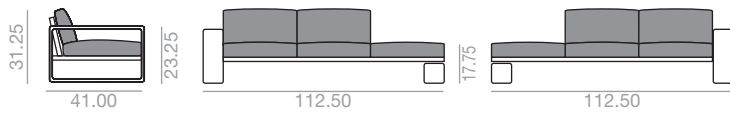

SF-4636 / 4637

Sofa with single arm. 3-seater. Two seats with backs and one backless.
Sofá con un brazo. 3 plazas. Dos asientos con respaldo y uno sin respaldo.

	COM (yards) per unit (**)
1 unit	9.85
10 units or more	9.85

41.50 cu.Ft
 221 lbs
x1
4 boxes 4 bultos

COM	1	2	3	4	5	6	7	8	9	10	11	FU-4802	
$	10,493	10,603	10,770	10,934	11,356	11,574	11,789	12,004	12,221	12,436	12,653	12,866	* 417