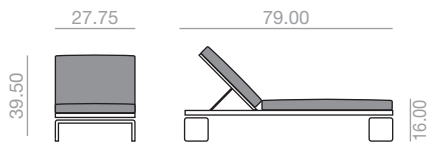

SF-4636 / 4637

Sofa with single arm. 3-seater. Two seats with backs and one backless.  
Sofá con un brazo. 3 plazas. Dos asientos con respaldo y uno sin respaldo.

	COM (yards) per unit (**)
1 unit	9.85
10 units or more	9.85

41.50 cu.Ft  
 221 lbs  
x1   
4 boxes 4 bultos

COM	1	2	3	4	5	6	7	8	9	10	11	<b>FU-4802</b>	
\$	10,493	10,603	10,770	10,934	11,356	11,574	11,789	12,004	12,221	12,436	12,653	12,866	* 417

TU-4638

Chaise lounge with wheels.  
Reclining back.  
Tumbona con ruedas.  
Respaldo reclinable.